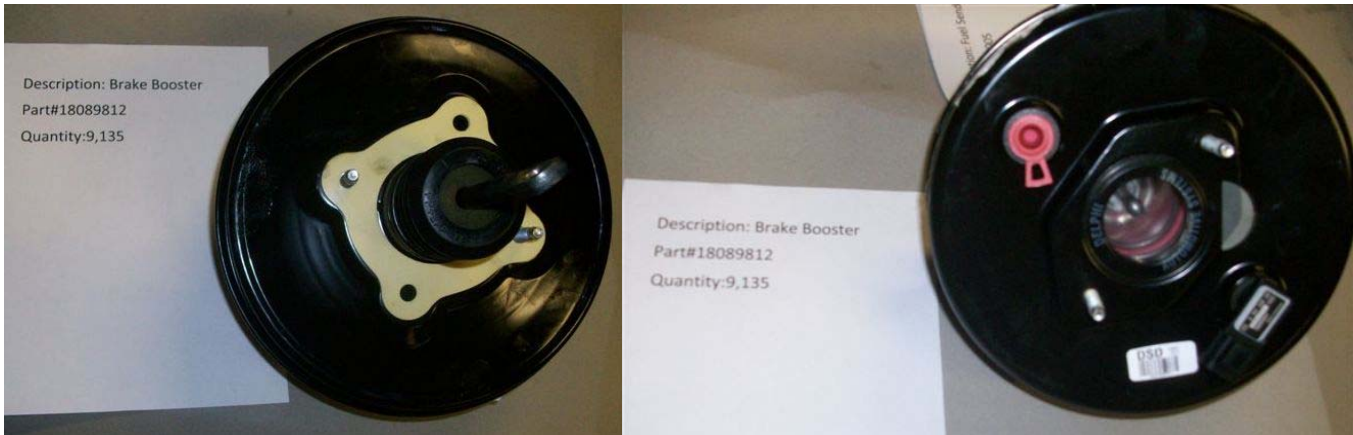

Original GM Brake Boosters (\$25.00 each)

Part Number: 15236237 (11,200 pcs)

Cardone Interchange: 5474823

Applications:

BUICK ALLURE CX (2005 - 2009)
BUICK ALLURE CXL (2005 - 2009)
BUICK ALLURE CXS (2005 - 2008)
BUICK CENTURY CUSTOM (2000 - 2005)
BUICK CENTURY LIMITED (2000 - 2005)
BUICK CENTURY SPECIAL EDITION 2005
BUICK LACROSSE CX (2005 - 2009)
BUICK LACROSSE CXL (2005 - 2009)
BUICK LACROSSE CXS (2005 - 2008)
BUICK REGAL (2000)
BUICK REGAL GS (2001 - 2004)
BUICK REGAL LS (2001 - 2004)
CHEVROLET IMPALA 50TH ANNIVERSARY EDITION 2008
CHEVROLET IMPALA LS (2006 - 2008)
CHEVROLET IMPALA LT (2006 - 2008)
CHEVROLET IMPALA LTZ 2006
CHEVROLET MONTE CARLO LS (2006 - 2007)
CHEVROLET MONTE CARLO LT (2006 - 2007)
CHEVROLET MONTE CARLO LTZ 2006
OLDSMOBILE INTRIGUE (2000 - 2002)
PONTIAC GRAND PRIX (2001 - 2008)
PONTIAC GRAND PRIX GT (2003 - 2007)
PONTIAC GRAND PRIX GTP (2001 - 2005)
PONTIAC GRAND PRIX SE (2001 - 2003)

Part Number: 18089812 (9,135 pcs)
Cardone Interchange: 5471910

Applications:

- CHEVROLET MALIBU (2004 - 2005)
- CHEVROLET MALIBU LS (2004 - 2007)
- CHEVROLET MALIBU LT (2004 - 2007)
- CHEVROLET MALIBU LTZ (2006 - 2007)
- CHEVROLET MALIBU MAXX 2004
- CHEVROLET MALIBU MAXX LS (2005 - 2007)
- CHEVROLET MALIBU MAXX LT (2005 - 2007)
- CHEVROLET MALIBU MAXX LTZ (2006 - 2007)
- CHEVROLET MALIBU MAXX SS (2006 - 2007)
- CHEVROLET MALIBU SS (2006 - 2007)
- PONTIAC G6 (2005 - 2007)
- PONTIAC G6 GT (2006 - 2007)
- PONTIAC G6 GTP (2006 - 2007)
- SATURN AURA XE (2007 - 2008)
- SATURN AURA XR (2007 - 2008)