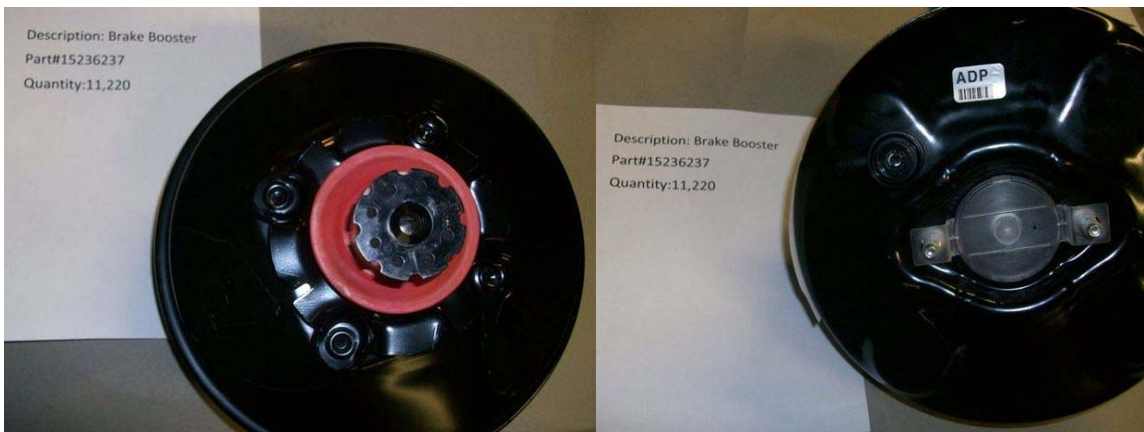

Original GM Brake Boosters (\$25.00 each)

Part Number: 15236237 (11,200 pcs)

Cardone Interchange: 5474823

Applications:

BUICK ALLURE CX (2005 - 2009)
BUICK ALLURE CXL (2005 - 2009)
BUICK ALLURE CXS (2005 - 2008)
BUICK CENTURY CUSTOM (2000 - 2005)
BUICK CENTURY LIMITED (2000 - 2005)
BUICK CENTURY SPECIAL EDITION 2005
BUICK LACROSSE CX (2005 - 2009)
BUICK LACROSSE CXL (2005 - 2009)
BUICK LACROSSE CXS (2005 - 2008)
BUICK REGAL (2000)
BUICK REGAL GS (2001 - 2004)
BUICK REGAL LS (2001 - 2004)
CHEVROLET IMPALA 50TH ANNIVERSARY EDITION 2008
CHEVROLET IMPALA LS (2006 - 2008)
CHEVROLET IMPALA LT (2006 - 2008)
CHEVROLET IMPALA LTZ 2006
CHEVROLET MONTE CARLO LS (2006 - 2007)
CHEVROLET MONTE CARLO LT (2006 - 2007)
CHEVROLET MONTE CARLO LTZ 2006
OLDSMOBILE INTRIGUE (2000 - 2002)
PONTIAC GRAND PRIX (2001 - 2008)
PONTIAC GRAND PRIX GT (2003 - 2007)
PONTIAC GRAND PRIX GTP (2001 - 2005)
PONTIAC GRAND PRIX SE (2001 - 2003)