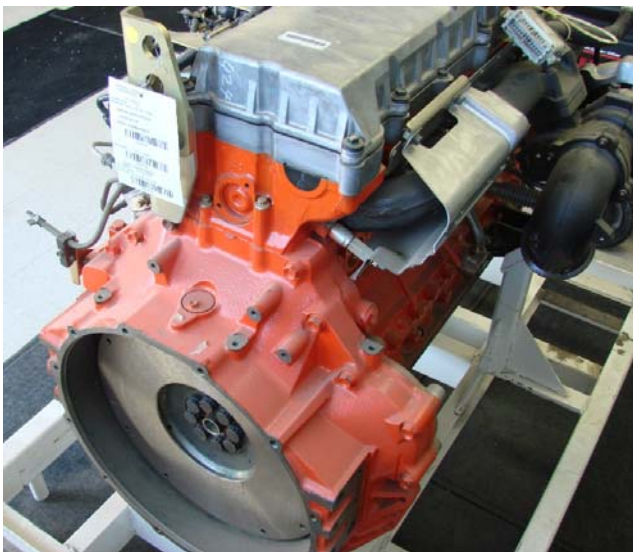

## NEW OEM – Isuzu Diesel Engines - \$6,000.00

Engine	Qty	Engine Family	Advertised HP	Model	Fuel Rate at Adv. HP	Part Number
200 Horse	9	3SZXH07.84RA	200/2200 RPM	6HK1XR	102.5 mm (cubed)	8-97602442-0
230 Horse	4	3SZXH07.84RA	230/2200 RPM	6HK1XC	102.5 mm (cubed)	8-97602444-0
250 Horse	23	3SZXH07.84RA	250/2200 RPM	6HK1XS	102.5 mm (cubed)	8-97602446-0
275 Horse	6	3SZXH07.84RA	275/2200 RPM	6HK1XHL	102.5 mm (cubed)	8-97602447-0

### Components Included:

- Turbo Charger, Water Pump & Pulleys, Injection System, Exhaust Manifold, Filters., READY TO INSTALL.
- ALL ARE BRAND NEW – ORIGINAL ISUZU ENGINES – ZERO MILES